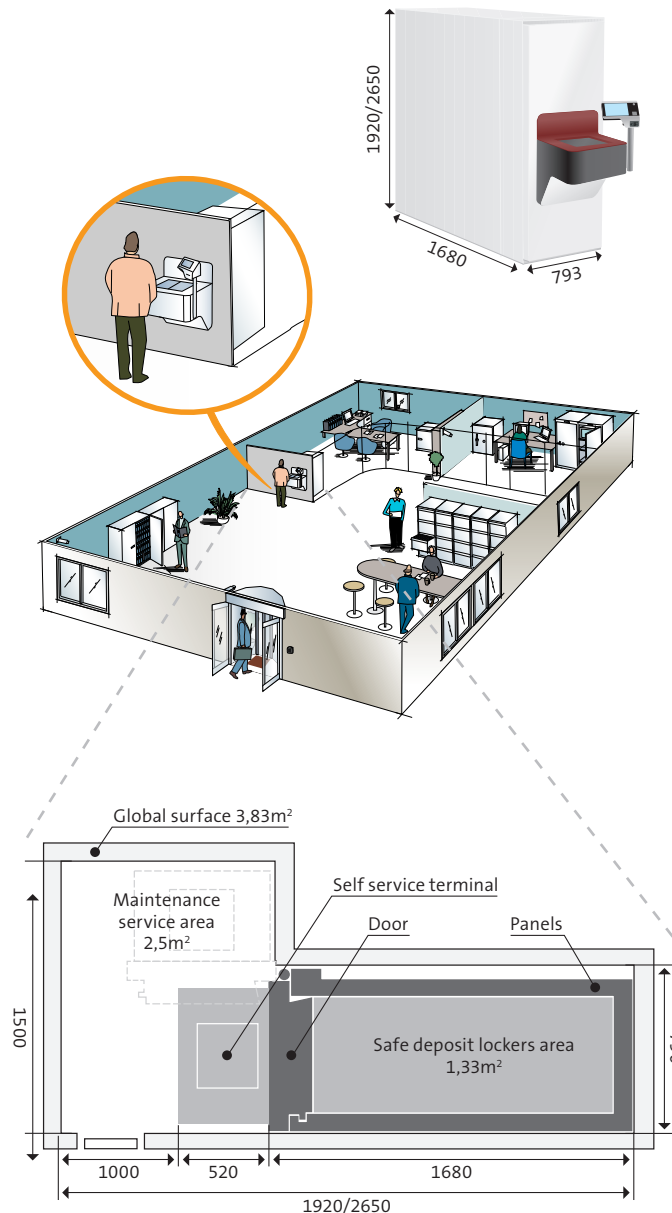

SafeStore Auto Mini
Your choice for a mobile self-service system

GUNNEBO®
For a safer world

Service maintenance access from the front

Automated technology for 24/7 accessibility

Reduce staff time as the next-generation automated technology retrieves the locker compartment without assistance from staff at any time and on any day of the week. Drive utilisation rates, attract a broader customer base and increase locker rental fees thanks to 24/7 accessibility. Offer customers and employees user-friendly features like the interactive user interface and card reader, both of which are as easy to use as an automated teller machine (ATM). And enhance access for people with a disability with the new ergonomic touchscreen.

Mobile by design

Discover the plug-and-play design delivered as a complete unit for quick installation in small and narrow self-service areas. Need to relocate? Simply move and install: your system is up and running in no time, thereby optimising your investment. Integrate easily into any existing environment without the need for physical alterations.

Customisation at your service

Choose from two different sizes (1920 mm or 2650 mm), three different locker heights, and between 51 and 101 locker compartments for a variety of possible arrangements. Customise the terminal's colours and materials to better integrate into your self-service area. For even larger units, Gunnebo's SafeStore Auto Midi and SafeStore Auto Maxi are also available.