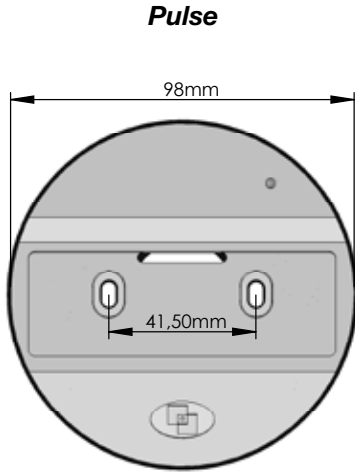

RotoBolt

StraightBolt

SpringBolt

MotorLock

GLOBAL HEADQUARTERS

Tecnosicurezza
Via C. Battisti, 276
37057 S.Giovanni Lup.(VR)
ITALY
info@tecnosicurezza.it
www.tecnosicurezza.it

USA HEADQUARTERS

Tecnosicurezza
50, Thomas Lane
Versailles, KY 40383
USA
info@usatecno.com
www.usatecno.com

SPAIN HEADQUARTERS

Tecnosicurezza
C/Menor, 4 - Nave 10, Pol Ind. "La Miña"
28770 Colmenar Viejo
SPAIN
info@tecnosicurezza.es
www.tecnosicurezza.es