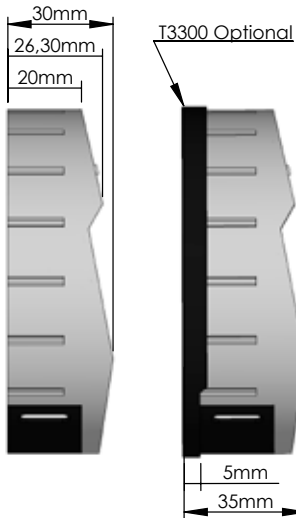

RotoBolt

StraightBolt

SpringBolt

MotorLock

GLOBAL HEADQUARTERS

Tecnosicurezza
Via C. Battisti, 276
37057 S.Giovanni Lup.(VR)
ITALY
info@tecnosicurezza.it
www.tecnosicurezza.it

USA HEADQUARTERS

Tecnosicurezza
50, Thomas Lane
Versailles, KY 40383
USA
info@usatecno.com
www.usatecno.com

SPAIN HEADQUARTERS

Tecnosicurezza
C/Menor, 4 - Nave 10, Pol Ind. "La Miña"
28770 Colmenar Viejo
SPAIN
info@tecnosicurezza.es
www.tecnosicurezza.es